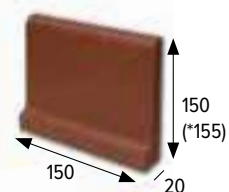

Rodapié 15 Skirting board 15*
150x150x20 mm

Red	Cod. 906526	PZ025
Flame Red	Cod. 906527	PZ025
Flame Brown	Cod. 906528	PZ025
Black	Cod. 906529	PZ040
Grey	Cod. 906530	PZ025

Rodapié 20 Skirting board
195x150x20 mm