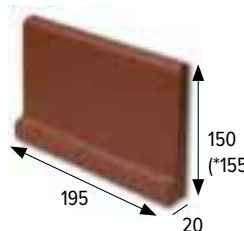

Rodapié 15 Skirting board 15*
150x150x20 mm

Red	Cod. 906526	PZ025
Flame Red	Cod. 906527	PZ025
Flame Brown	Cod. 906528	PZ025
Black	Cod. 906529	PZ040
Grey	Cod. 906530	PZ025

Rodapié 20 Skirting board
195x150x20 mm