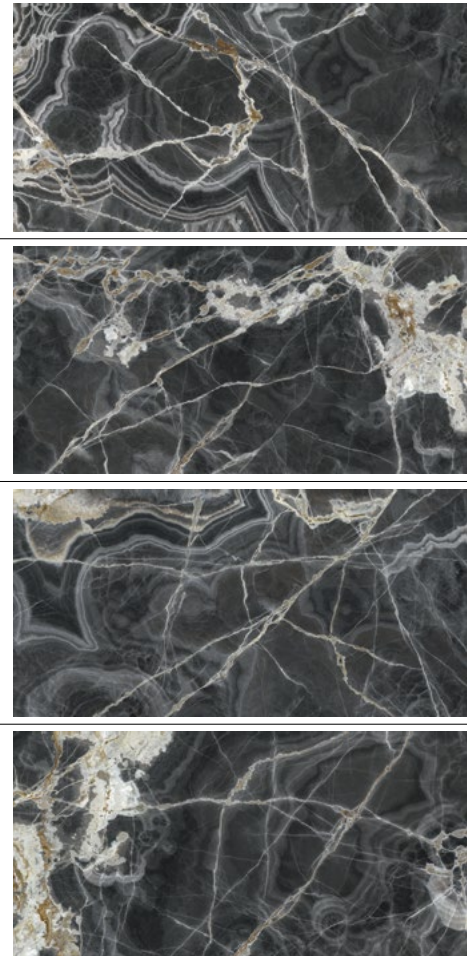

MAJESTIC ONYX

- 6 mm Polished
- 300x150 cm 120"x60" **MML26461530**
- 150x150 cm 60"x60" **MML26461515**
- 150x75 cm 60"x30" **MML2646715**
- 75x75 cm 30"x30" **MML264677**
- 75x37,5 cm 30"x15" **MML264673**

Available Faces

pag 248 / VARIETY AND BOOK-MATCHING
Maximum includes a certain number of different surfaces, for the same product, to create pleasing aesthetic variety in the layout. When preparing the order, the surfaces are selected randomly, and therefore book-matching is not guaranteed. Maximum is the outcome of the bond between earth and fire. Any book-matching between two pieces is subject to the typical tolerance of natural products.