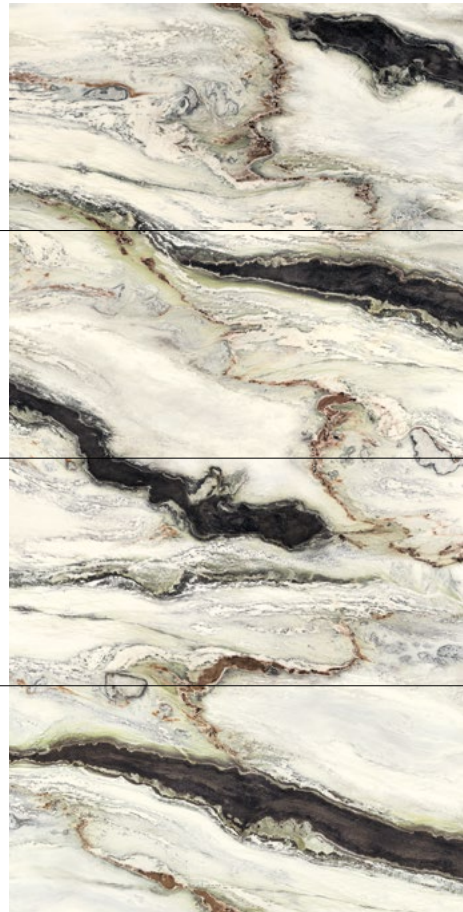

MARMI MAXIMUM

PANDA WHITE

1. 6 mm Glint
2. 300x150 cm **MMG29061530**
     120"x60"
   - 150x150 cm **MMG29061515**
     60"x60"
   - 150x75 cm **MMG2906715**
     60"x30"
   - 75x75 cm **MMG290677**
     30"x30"
   - 75x37,5 cm **MMG290673**
     30"x15"

Available Faces