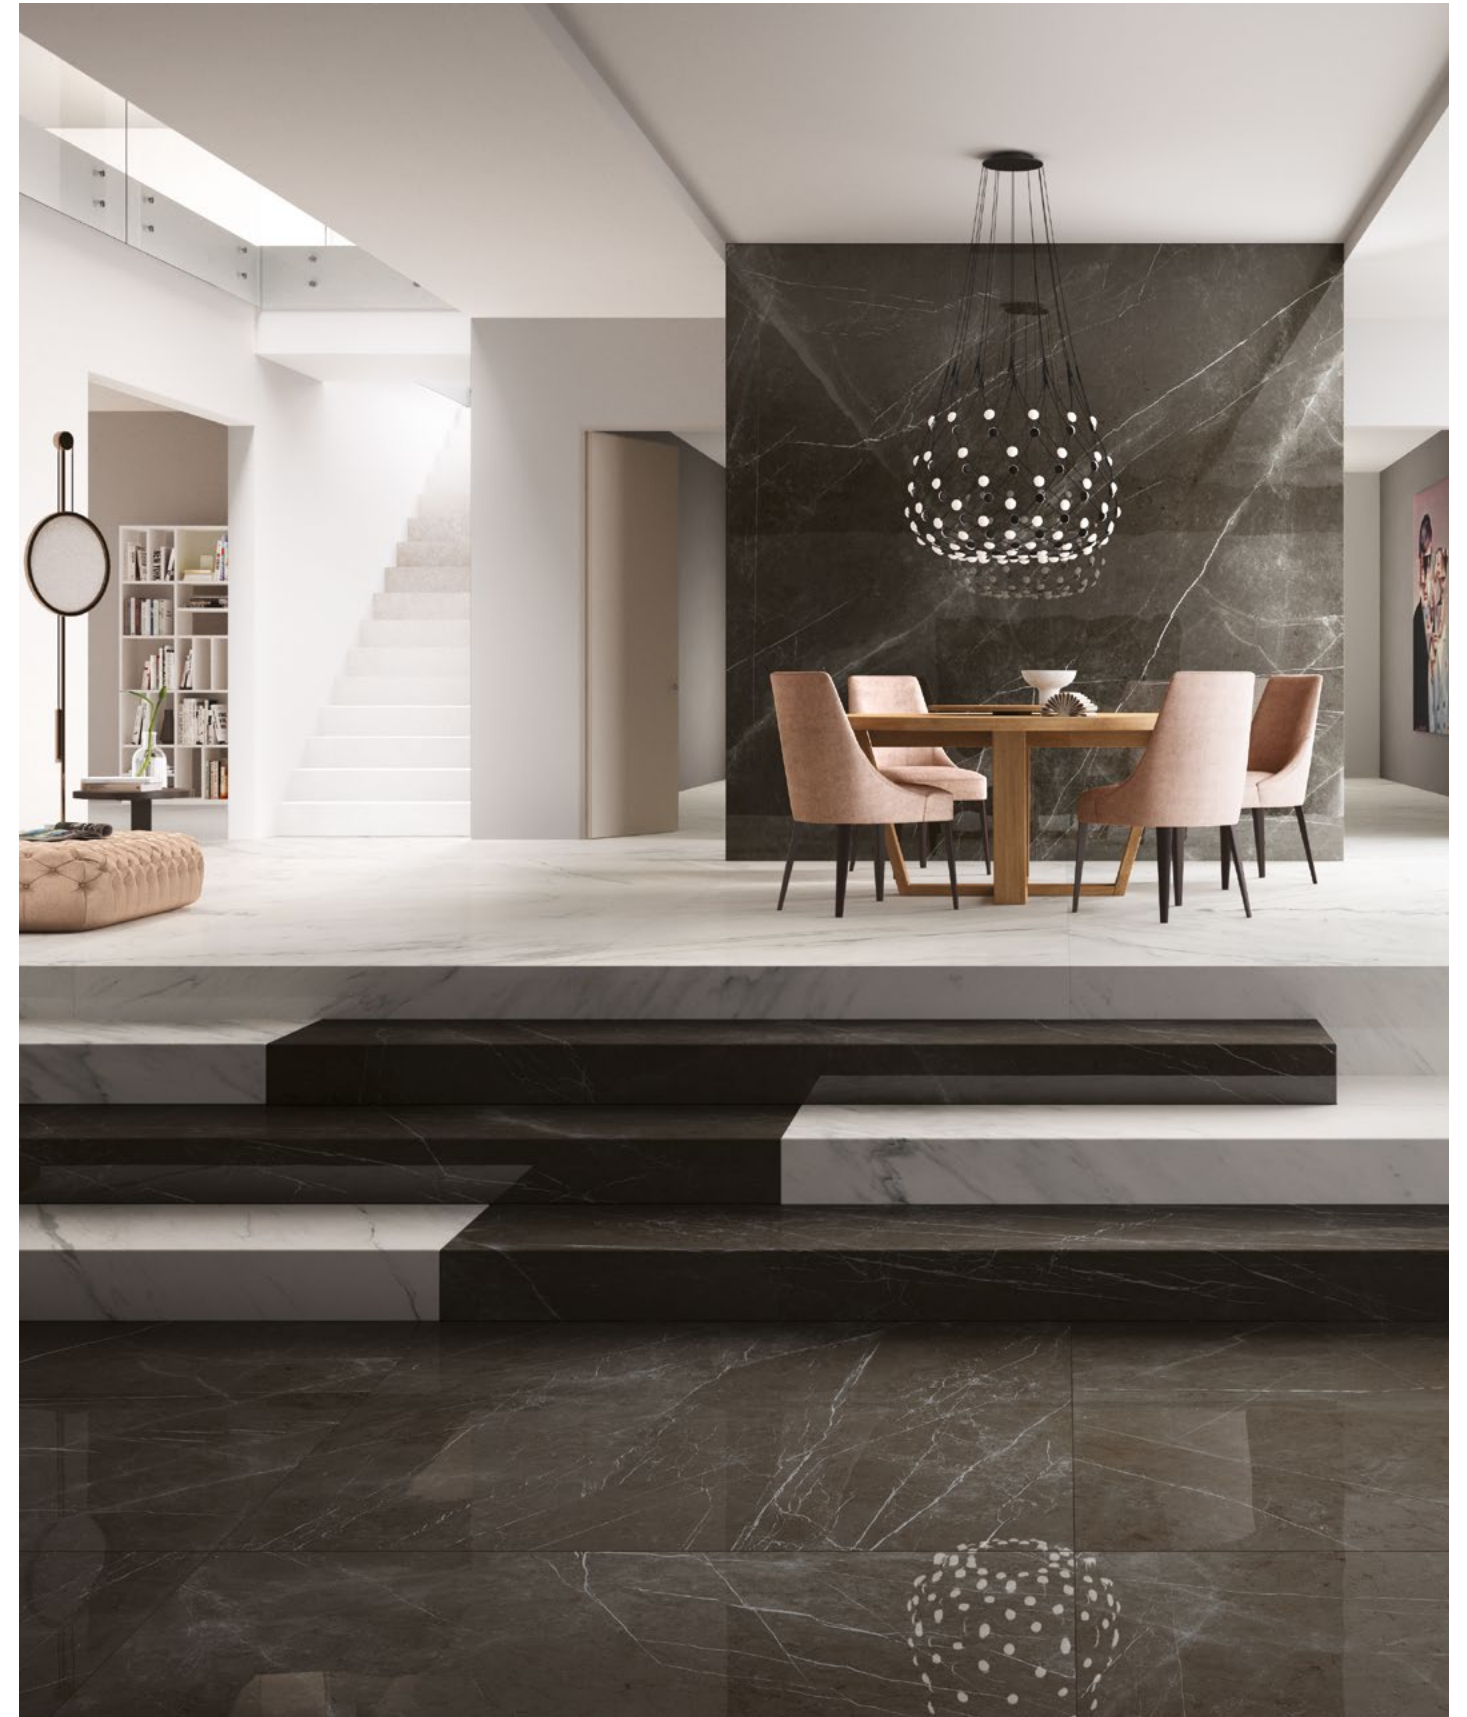

MARMI MAXIMUM

PIETRA GREY

Available in CLASSIC SIZES | ACTIVE SURFACES® | SAPIENSTONE

Pietra Grey Polished | Premium White Natural

6 mm	Natural	Silky	Polished
300x150 cm 120"x60"	MMS3261530	MMH3261530	MML3261530
270x120 cm 108"x48"	MMS3262712	MMH3262712	MML3262712
150x150 cm 60"x60"	MMS3261515	MMH3261515	MML3261515
120x120 cm 48"x48"	MMS326120	MMH326120	MML326120
150x75 cm 60"x30"	MMS326715	MMH326715	MML326715
75x75 cm 30"x30"	MMS32677	MMH32677	MML32677
75x37,5 cm 30"x15"	MMS32673	MMH32673	MML32673
SAPIENSTONE			
12 mm **	Natural	Polished	
320x160 cm 126"x63"	SSH3216512G	SSP3216512G	

6 mm Thick Available Faces

INNOVATIVE MARBLE