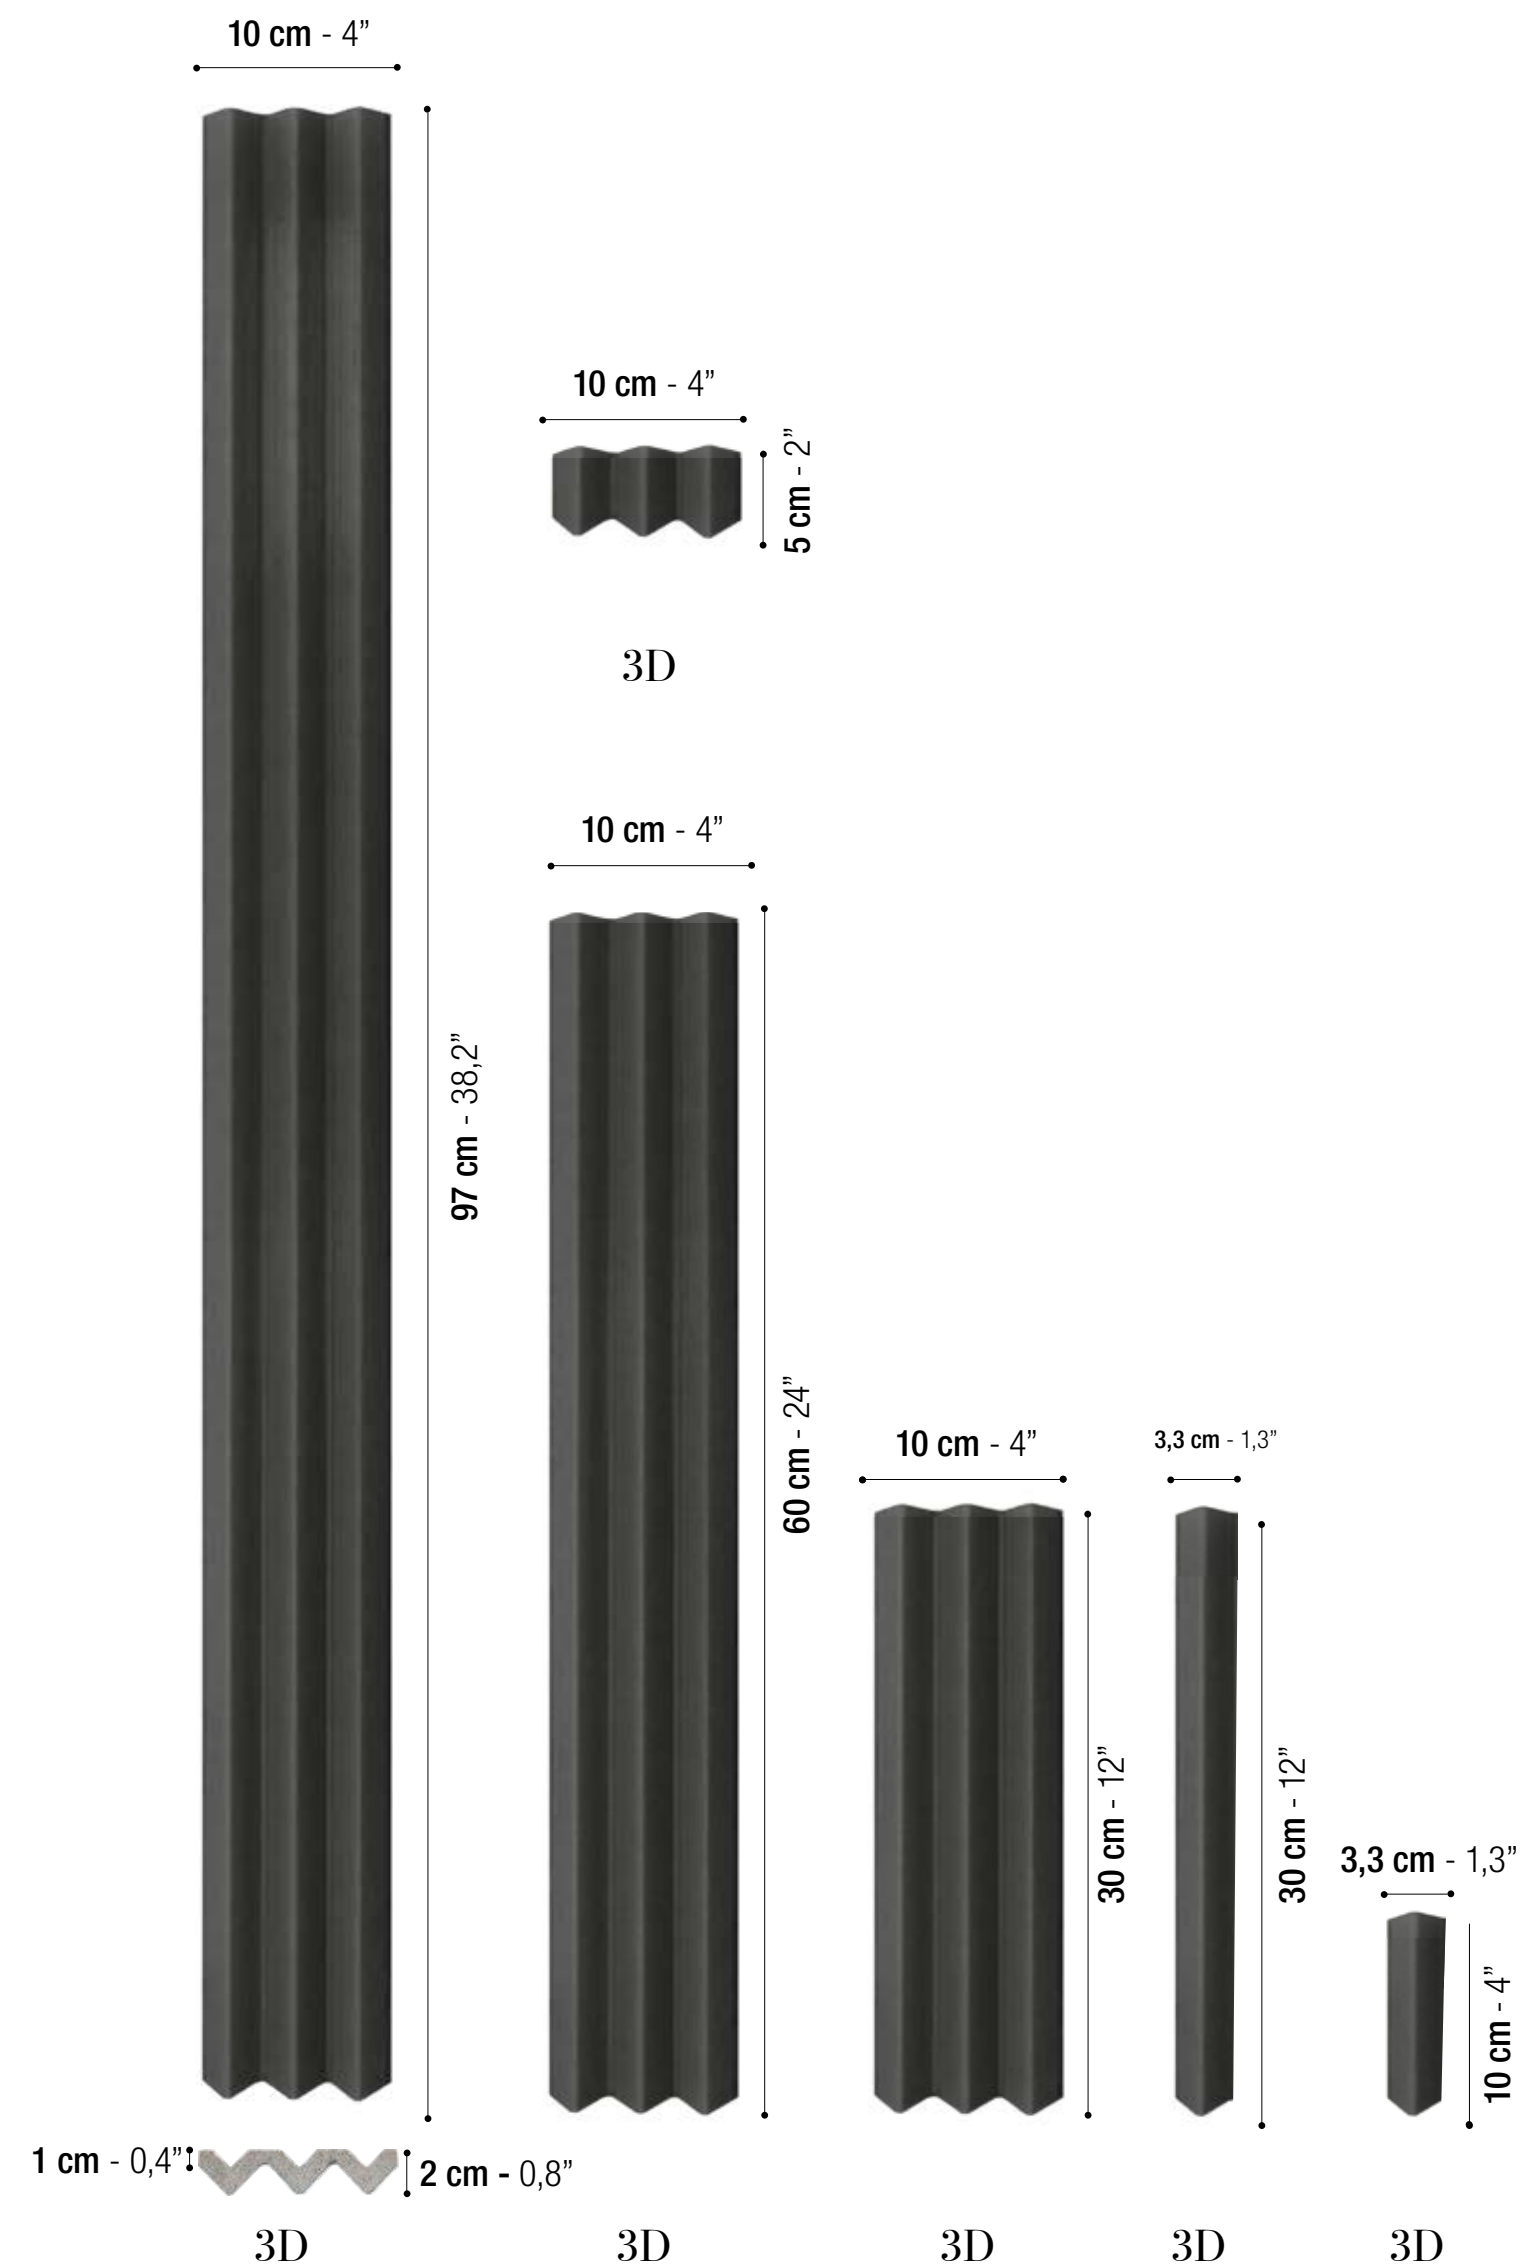

FORMATI 3D THREE-DIMENSIONAL SIZES

FORMATI PLAIN PLAIN SIZES