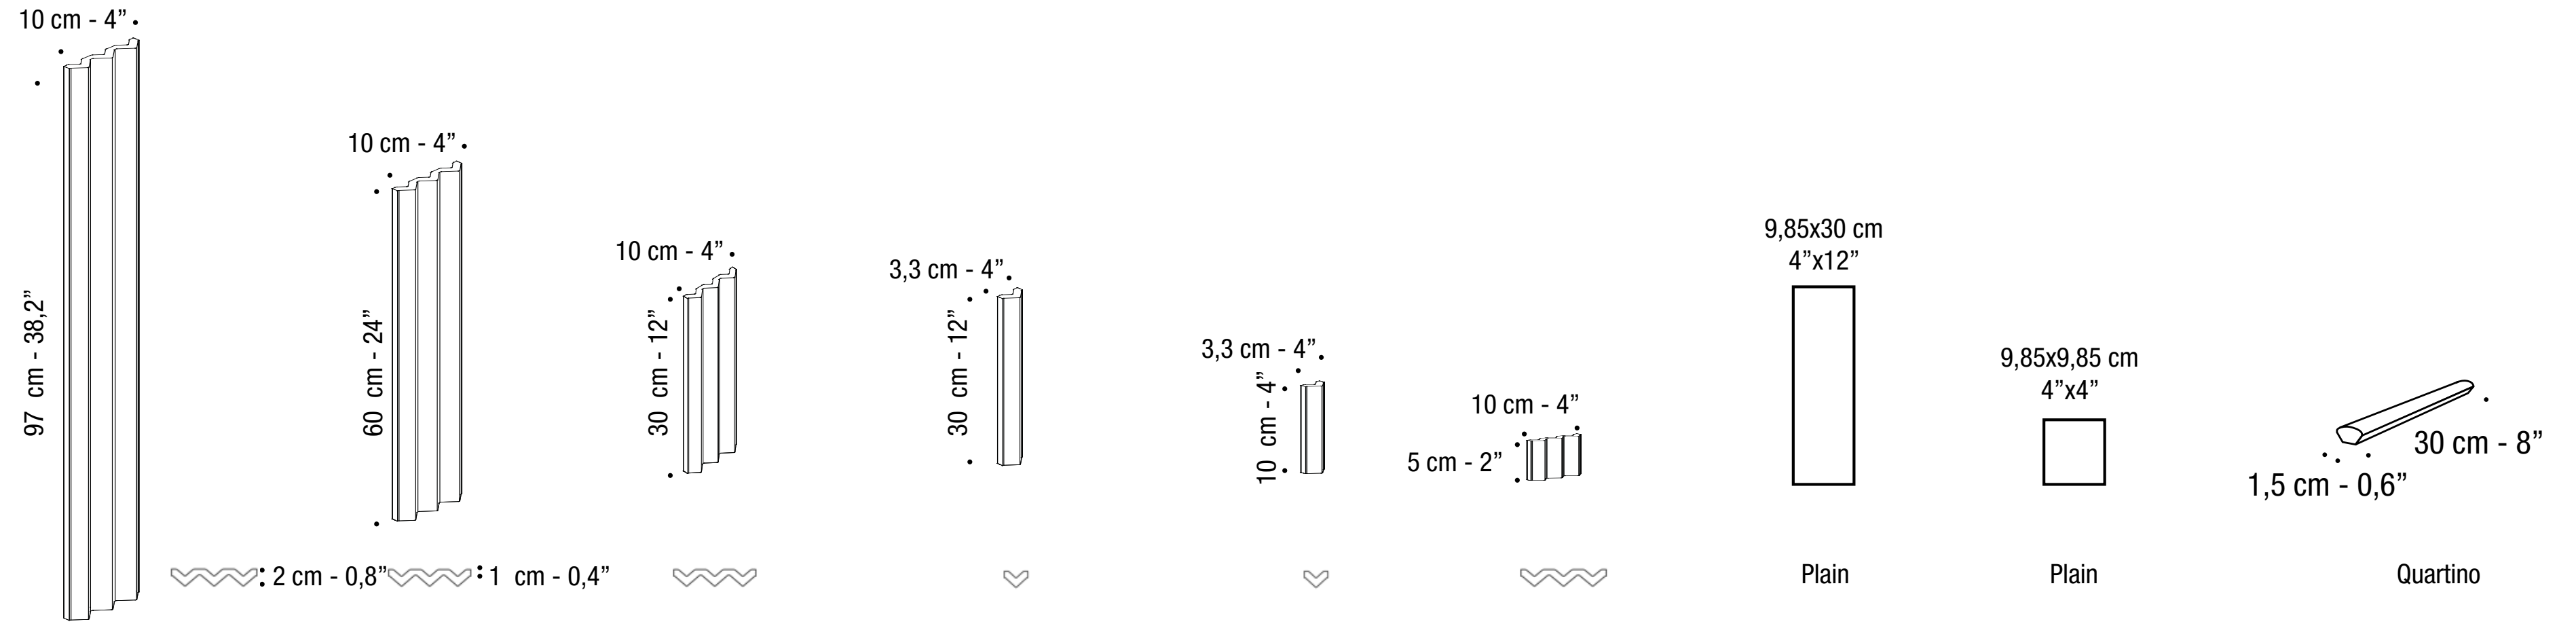

FORMATI 3D 3D SHAPE

FORMATI PLAIN PLAIN SHAPES

PEZZI SPECIALI SPECIAL PIECES

ANTRACITE silk

PL240

10x97x2cm - 4"x38,2"x0,8"
3D

PL241

10x60x2cm - 4"x24"x0,8"
3D