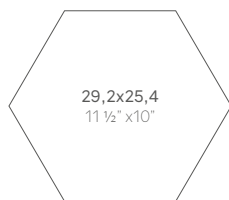

Urban 20x20 cm / 8" x 8" · 29,2x25,4 cm / 11 1/2" x 10"

Porcelánico · Porcelain tile

(*) Variedad gráfica.

Shade variation.

* Venta por pieza
Sale by piece

Gama de colores:
Range of colours:
20x20 cm / 29,2x25,4